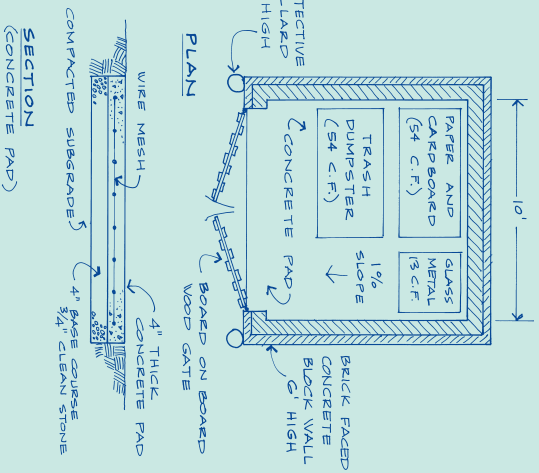

SAMPLE DEFINITION

DUMPSTER™

An exterior waste container designed to be mechanically lifted by and emptied into or carted away by a collection vehicle.

Comment: The unregulated placement and control of trash bins or containers, particularly in commercial and multifamily developments, can be visually detrimental to the urban environment. Site plan regulations should include standards for trash bin size, placement, screening, and maintenance. In multifamily developments, bins should be housed in fully enclosed, roofed structures that match the architectural character of the development. See Figure 30.

TRASH ENCLOSURE DESIGN

FIGURE 30

LINDBLOOM

From Harvey S. Moskowitz and Carl G. Lindbloom, *The Latest Illustrated Book of Development Definitions: New Expanded Edition* (New Brunswick, NJ: Center for Urban Policy Research, Edward J. Bloustein School of Planning and Public Policy), © 2004 Rutgers, The State University of New Jersey, pp. 122–23.