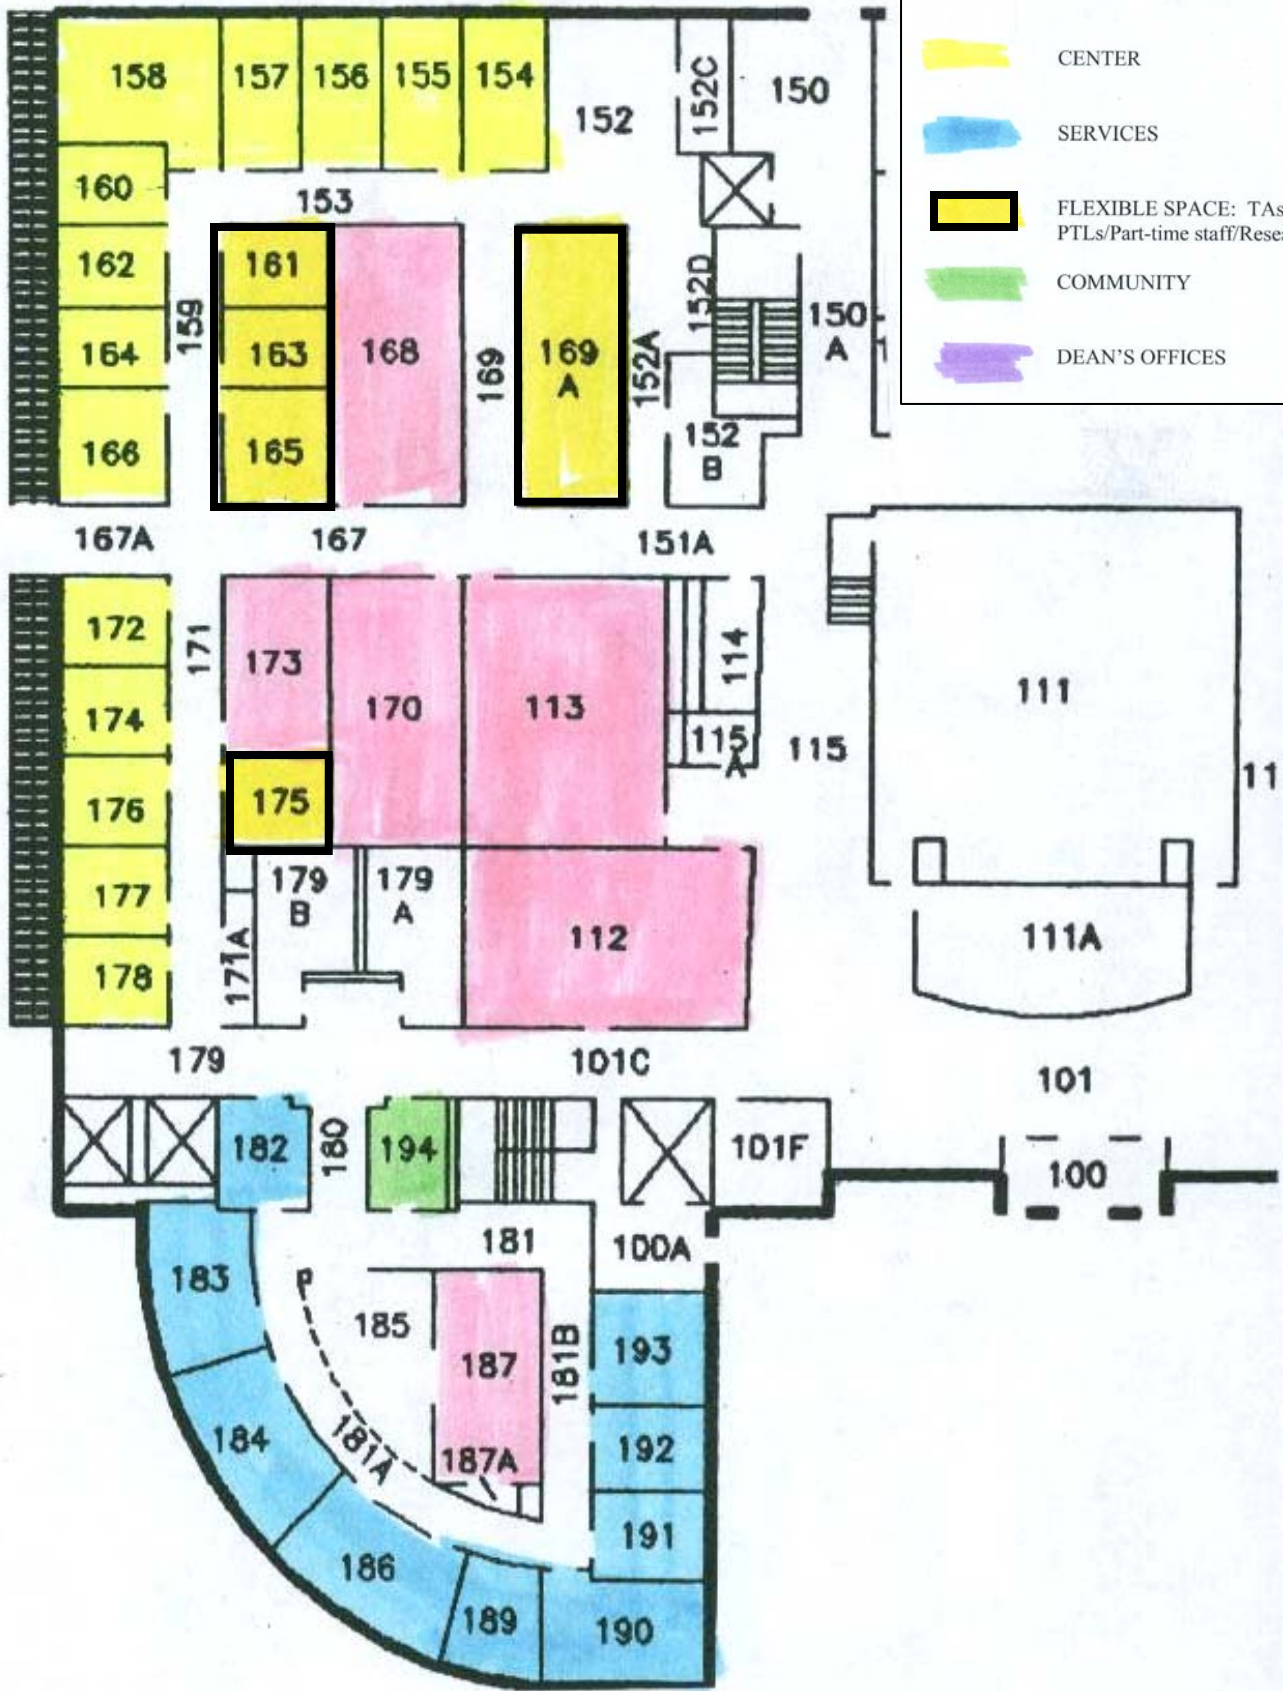

FACULTY

CLASSROOM/CONFERENCE

CENTER

SERVICES

FLEXIBLE SPACE: TAs/GAs/
PTLs/Part-time staff/Research

COMMUNITY

DEAN'S OFFICES

- FACULTY
- CLASSROOM/CONFERENCE
- CENTER
- SERVICES
- FLEXIBLE SPACE: TAs/GAs/
PTLs/Part-time staff/Research
- COMMUNITY
- DEAN'S OFFICES

- FACULTY
- CLASSROOM/CONFERENCE
- CENTER
- SERVICES
- FLEXIBLE SPACE: TAs/GAs/
PTLs/Part-time staff/Research
- COMMUNITY
- DEAN'S OFFICES

-  FACULTY
-  CLASSROOM/CONFERENCE
-  CENTER
-  SERVICES
-  FLEXIBLE SPACE: TAs/GAs/PTLs/Part-time staff/Research
-  COMMUNITY
-  DEAN'S OFFICES

-  FACULTY
-  CLASSROOM/CONFERENCE
-  CENTER
-  SERVICES
-  FLEXIBLE SPACE: TAs/GAs/
PTLs/Part-time staff/Research
-  COMMUNITY
-  DEAN'S OFFICES

-  FACULTY
-  CLASSROOM/CONFERENCE
-  CENTER
-  SERVICES
-  FLEXIBLE SPACE: TAs/GAs/
PTLs/Part-time staff/Research
-  COMMUNITY
-  DEAN'S OFFICES